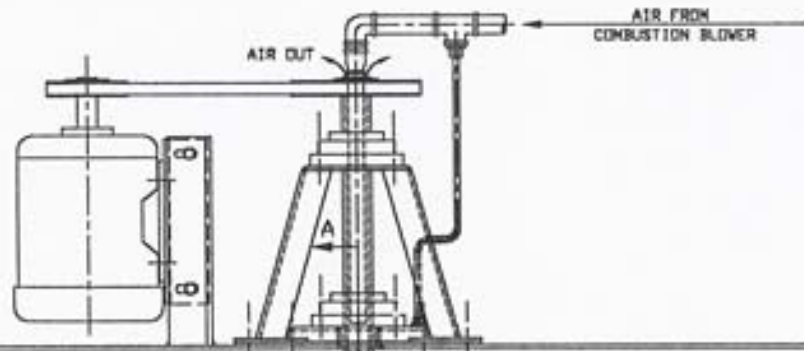

VIEW A-A  
SCALE: EX

VIEW B-B

<b>BEAVERMATIC</b>		<small>DIVISION OF GENERAL ELECTRIC COMPANY</small>
3/16-1"		TC
10/30/91		
STANDARD FAN ASSEMBLY		
		C-30166